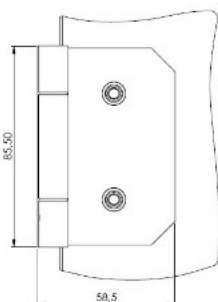

PRODUCT SHEET

Description:

Glass Door Hinge "Riga", Wall/Glass, SS-Look, 6-10mm Glass, Without Cover Plates, Cover Plates To Be Ordered Separately., Load Capacity 36kg pr. pair

Item number:

15.30.008-0

Units	Box	Carton	HS Code	Barcode
Pcs.	1	20	8302100090	
				5704866513258