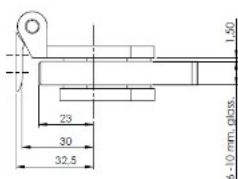

PRODUCT SHEET

Description:

Glass Door Hinge "Riga", Wall/Glass, SS-Look, 6-10mm Glass, Without Cover Plates, Cover Plates To Be Ordered Separately., Load Capacity 36kg pr. pair

Item number:

15.30.008-0

Units	Box	Carton	HS Code	Barcode
Pcs.	1	20	8302100090	
				5704866513258