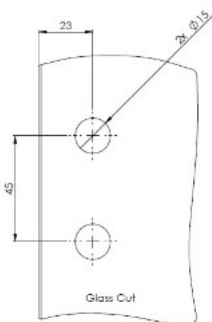

PRODUCT SHEET

Description:

Glass Door Hinge "Riga", Wall/Glass, SS-Look, 6-10mm Glass, Without Cover Plates, Cover Plates To Be Ordered Separately., Load Capacity 36kg pr. pair

Item number:

15.30.008-0

Units	Box	Carton	HS Code	Barcode
Pcs.	1	20	8302100090	
				5704866513258