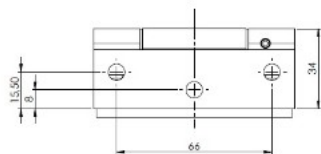

PRODUCT SHEET

Description:

Glass Door Hinge "Riga", Wall/Glass, SS-Look, 6-10mm Glass, Without Cover Plates, Cover Plates To Be Ordered Separately., Load Capacity 36kg pr. pair

Item number:

15.30.008-0

Units	Box	Carton	HS Code	Barcode
Pcs.	1	20	8302100090	
				5704866513258